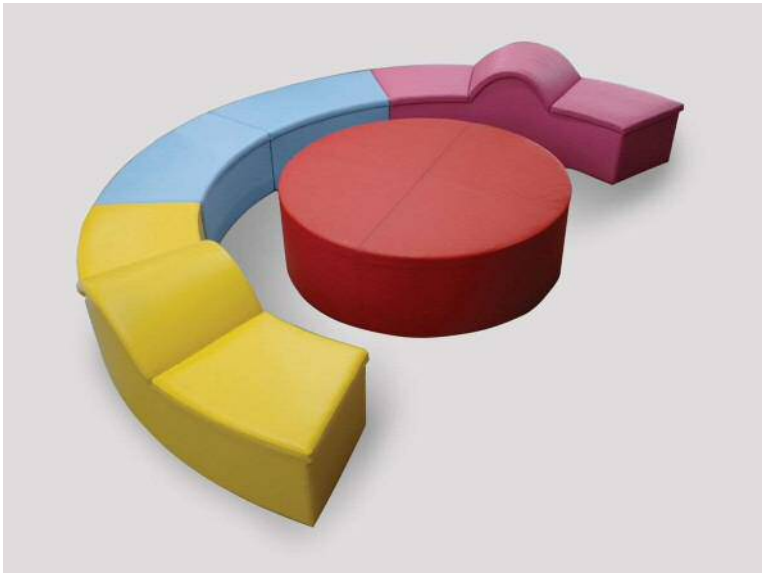

Range Link Chairs

RG051-MT

RG051-ST

RG051-3

RG051-1

RG051-1R/1L

RG051-1FS

Material: Polyurethane/ Fabric/ PU

Material: Polyurethane/ Fabric/ PU

Lounge, High Stools, Polycarbonate Chairs

Customized Chairs

Pouf Round

Pouf Square

Customized Chairs

Humps

Kismets