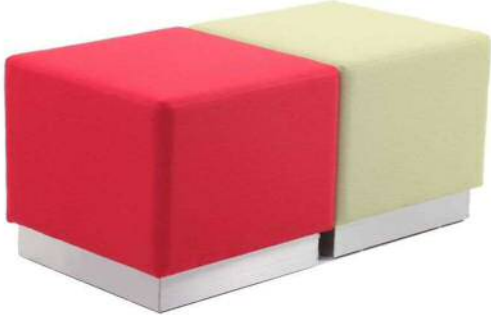

Range Link Chairs

RG051-MT

RG051-ST

RG051-3

RG051-1

RG051-1R/1L

RG051-1FS

Material: Polyurethane/ Fabric/ PU

Material: Polyurethane/ Fabric/ PU

Lounge, High Stools, Polycarbonate Chairs

Customized Chairs

Pouf Round

Pouf Square

Customized Chairs

Humps

Kismets